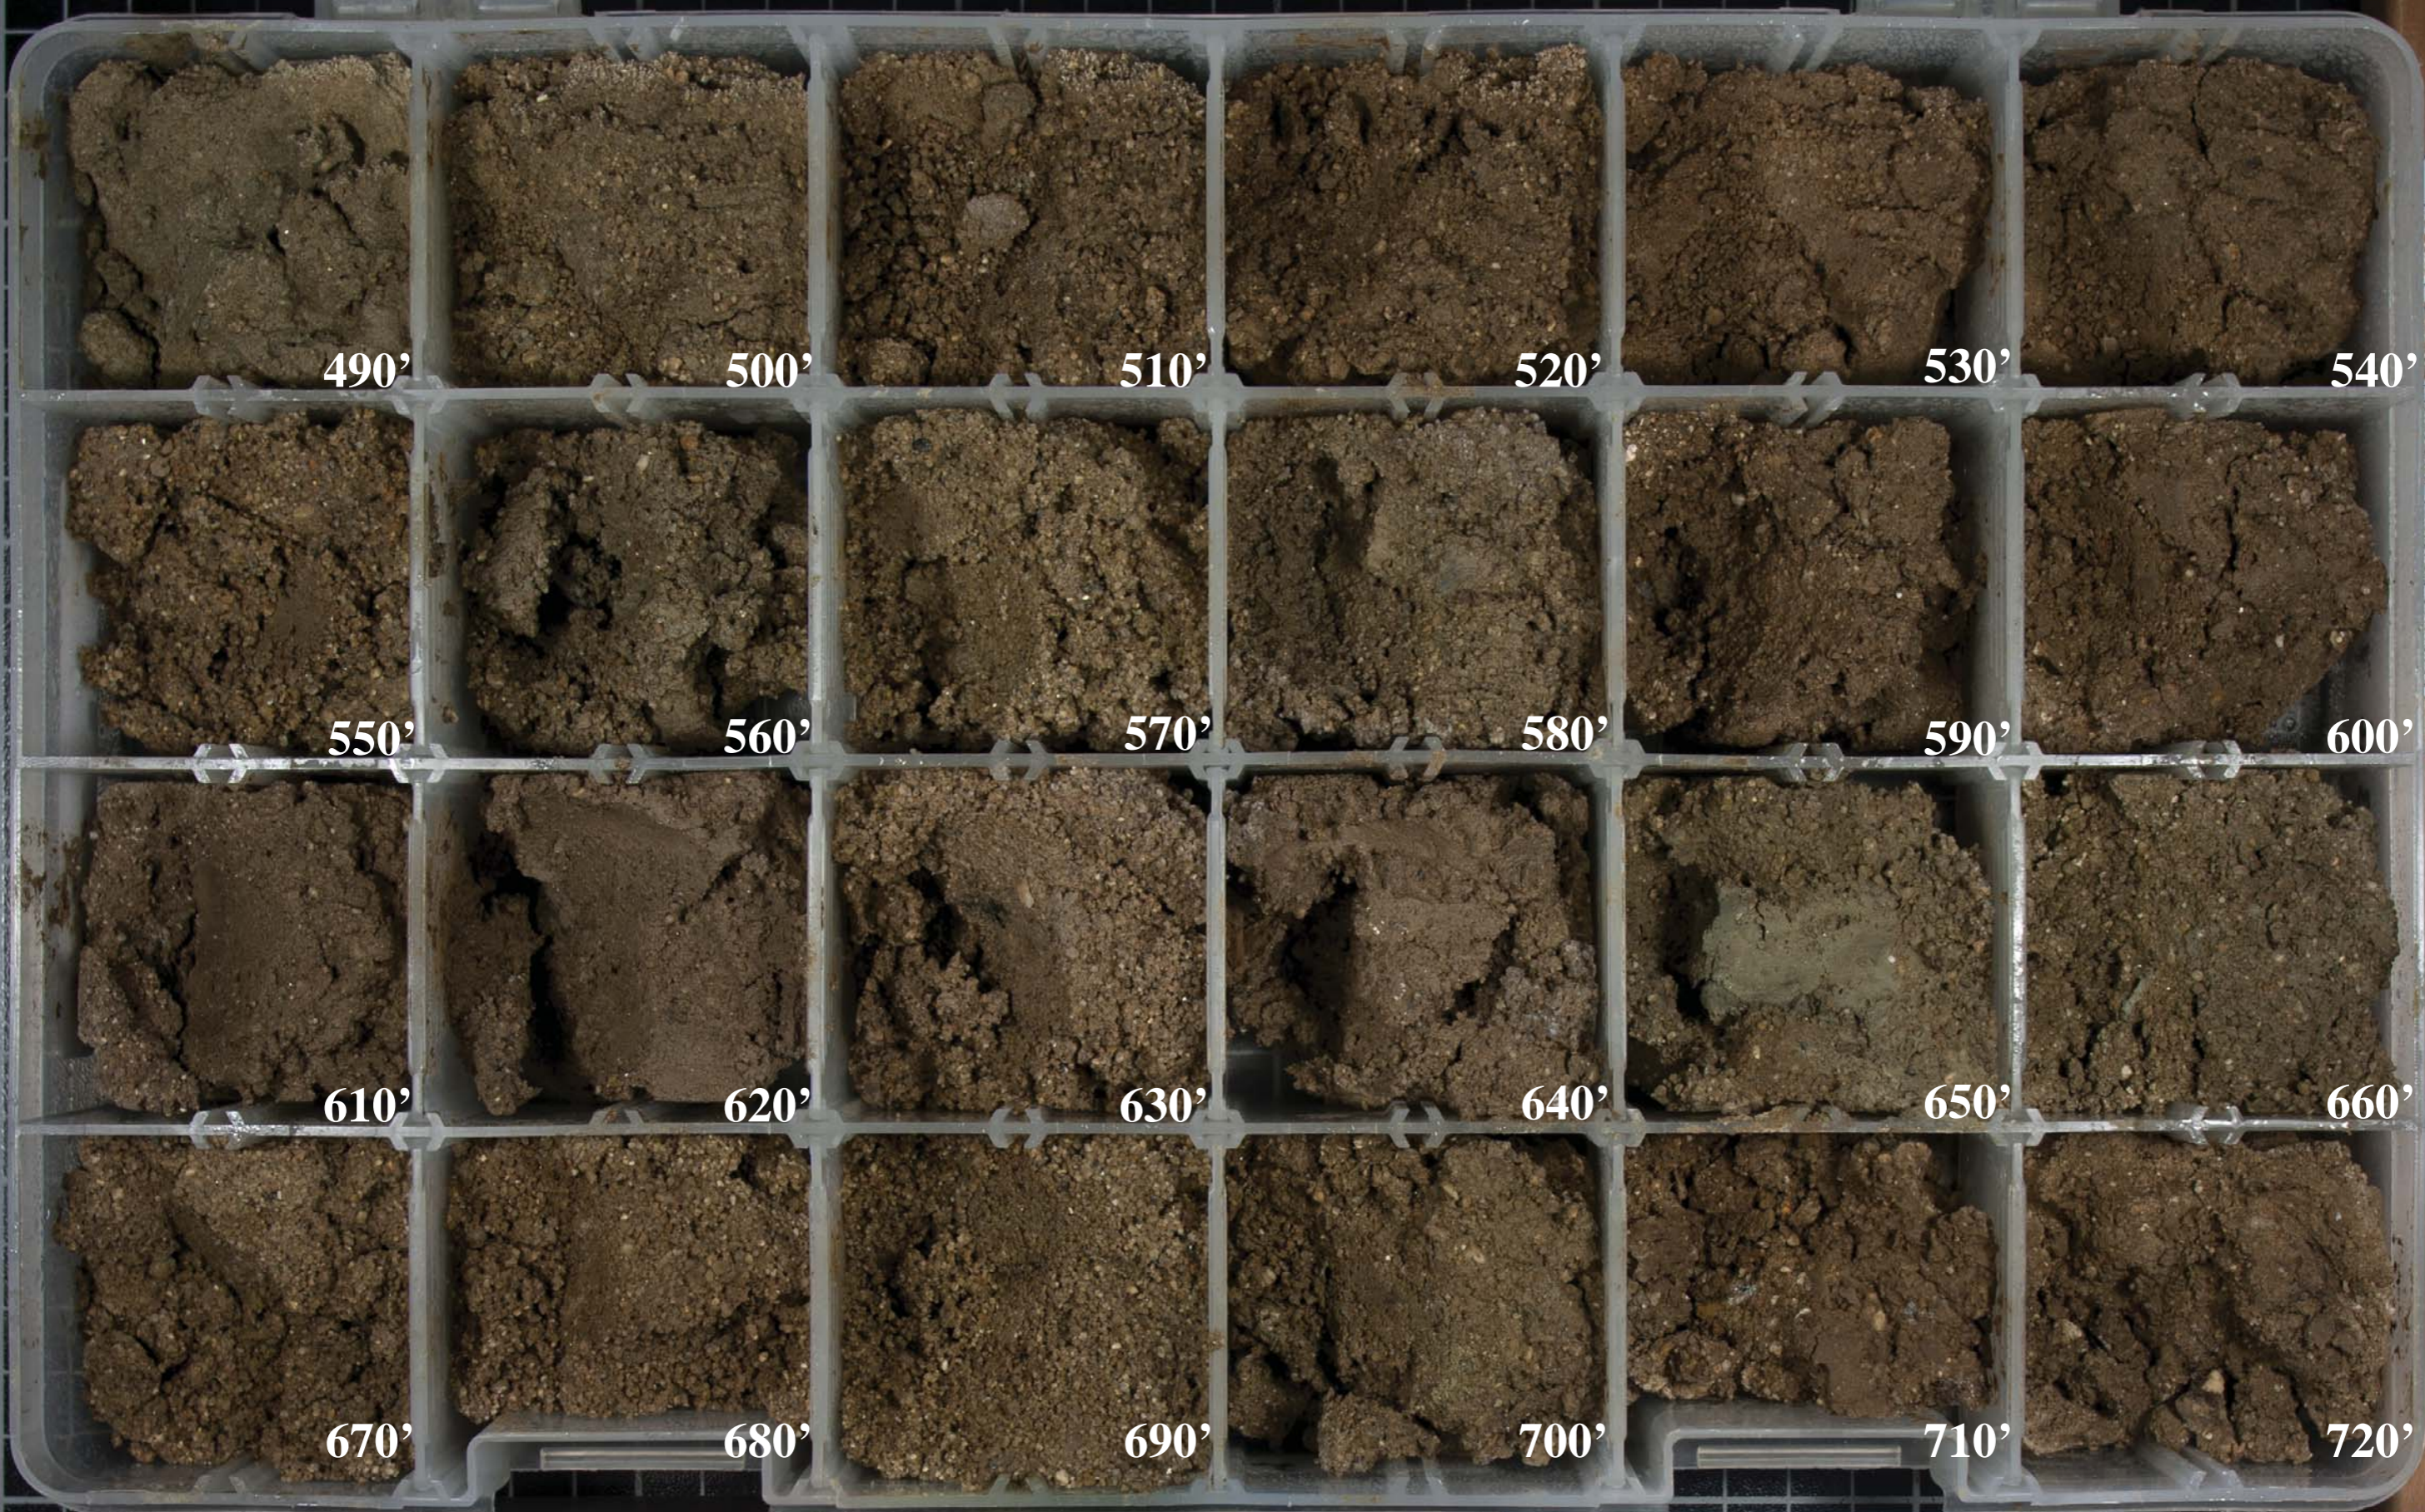

San Diego Naval Base (SDNB) Shaker
017S002W20F001-5S
Box 1 of 7 Depth: 10 ft - 240 ft

San Diego Naval Base (SDNB) Shaker
017S002W20F001-5S
Box 2 of 7 Depth: 250 ft - 480 ft

San Diego Naval Base (SDNB) Shaker
017S002W20F001-5S
Box 3 of 7 Depth: 490 ft - 720 ft

San Diego Naval Base (SDNB) Shaker
017S002W20F001-5S
Box 4 of 7 Depth: 730 ft - 960 ft

970'

980'

990'

1000'

1010'

1020'

1030'

1040'

1050'

1060'

1070'

1080'

1090'

1100'

1110'

1200'

San Diego Naval Base (SDNB) Shaker
017S002W20F001-5S
Box 5 of 7 Depth: 970 ft -1200 ft

1210'

1220'

1230'

1240'

1250'

1260'