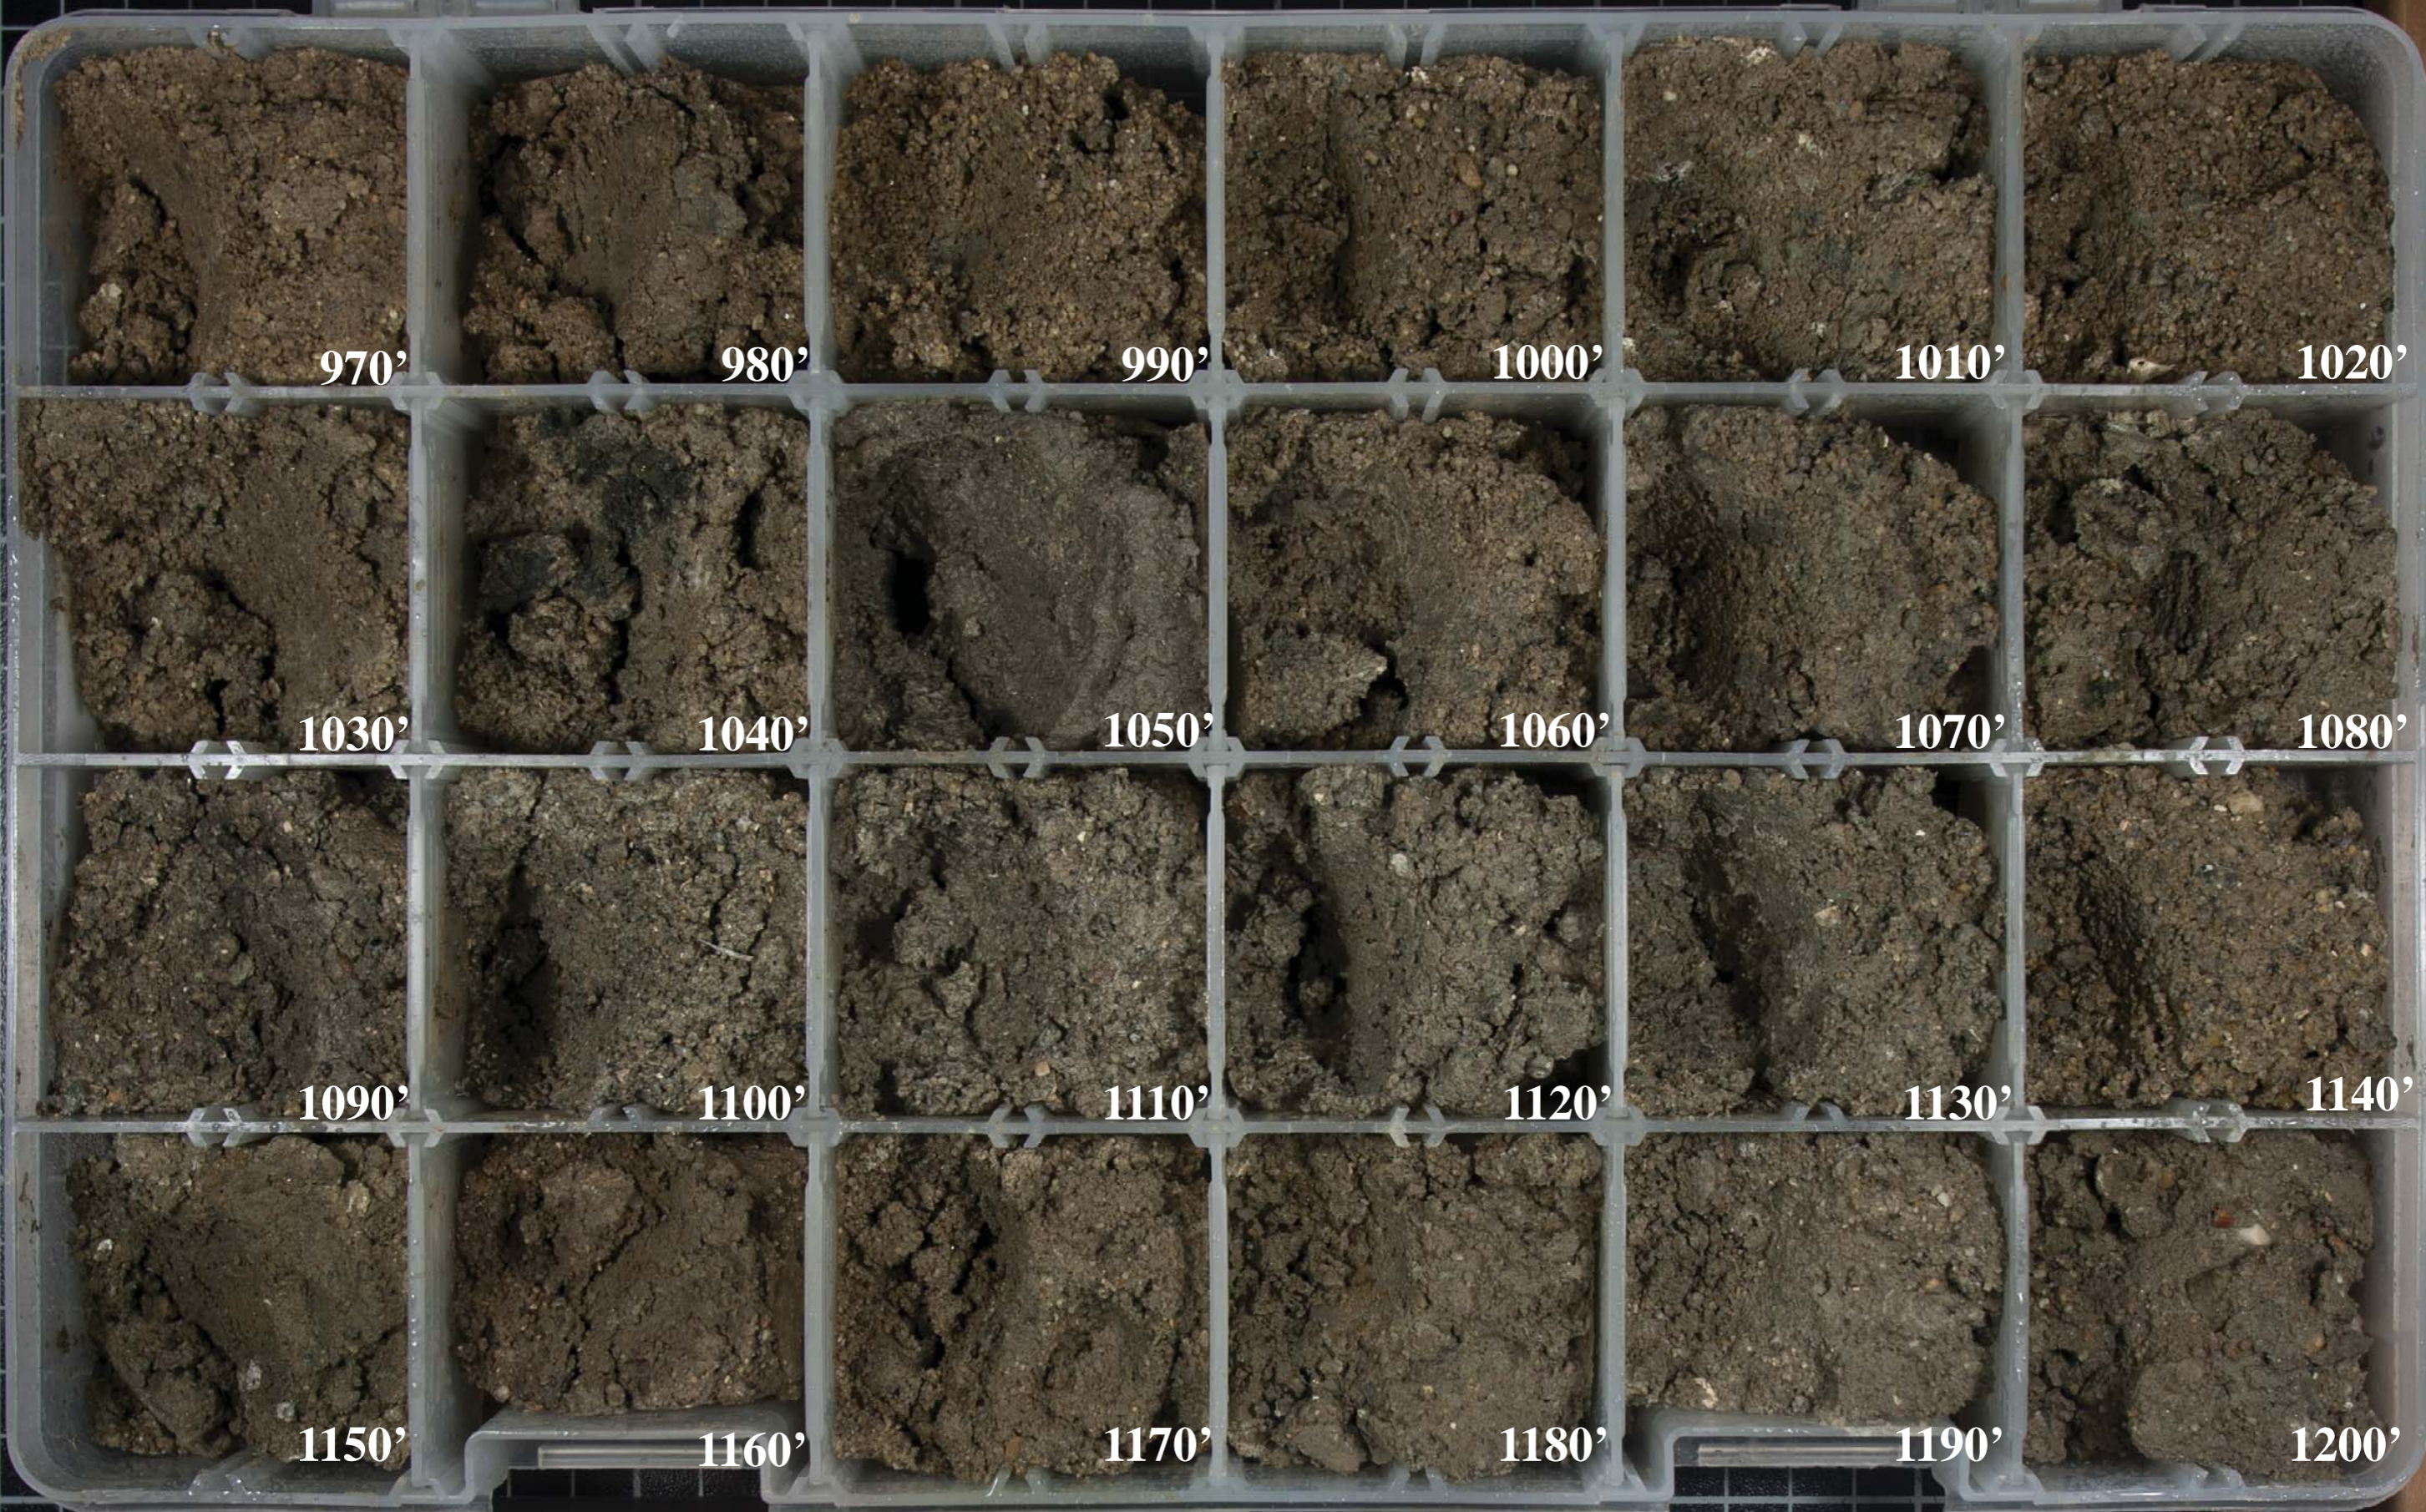

San Diego Naval Base (SDNB) Shaker
017S002W20F001-5S
Box 1 of 7 Depth: 10 ft - 240 ft

San Diego Naval Base (SDNB) Shaker
017S002W20F001-5S
Box 2 of 7 Depth: 250 ft - 480 ft

San Diego Naval Base (SDNB) Shaker
017S002W20F001-5S
Box 3 of 7 Depth: 490 ft - 720 ft

San Diego Naval Base (SDNB) Shaker
017S002W20F001-5S
Box 4 of 7 Depth: 730 ft - 960 ft

970'

980'

990'

1000'

1010'

1020'

1030'

1040'

1050'

1060'

1070'

1080'

1090'

1100'

1110'

1200'

San Diego Naval Base (SDNB) Shaker
017S002W20F001-5S
Box 5 of 7 Depth: 970 ft -1200 ft

1210'

1220'

1230'

1240'

1250'

1260'