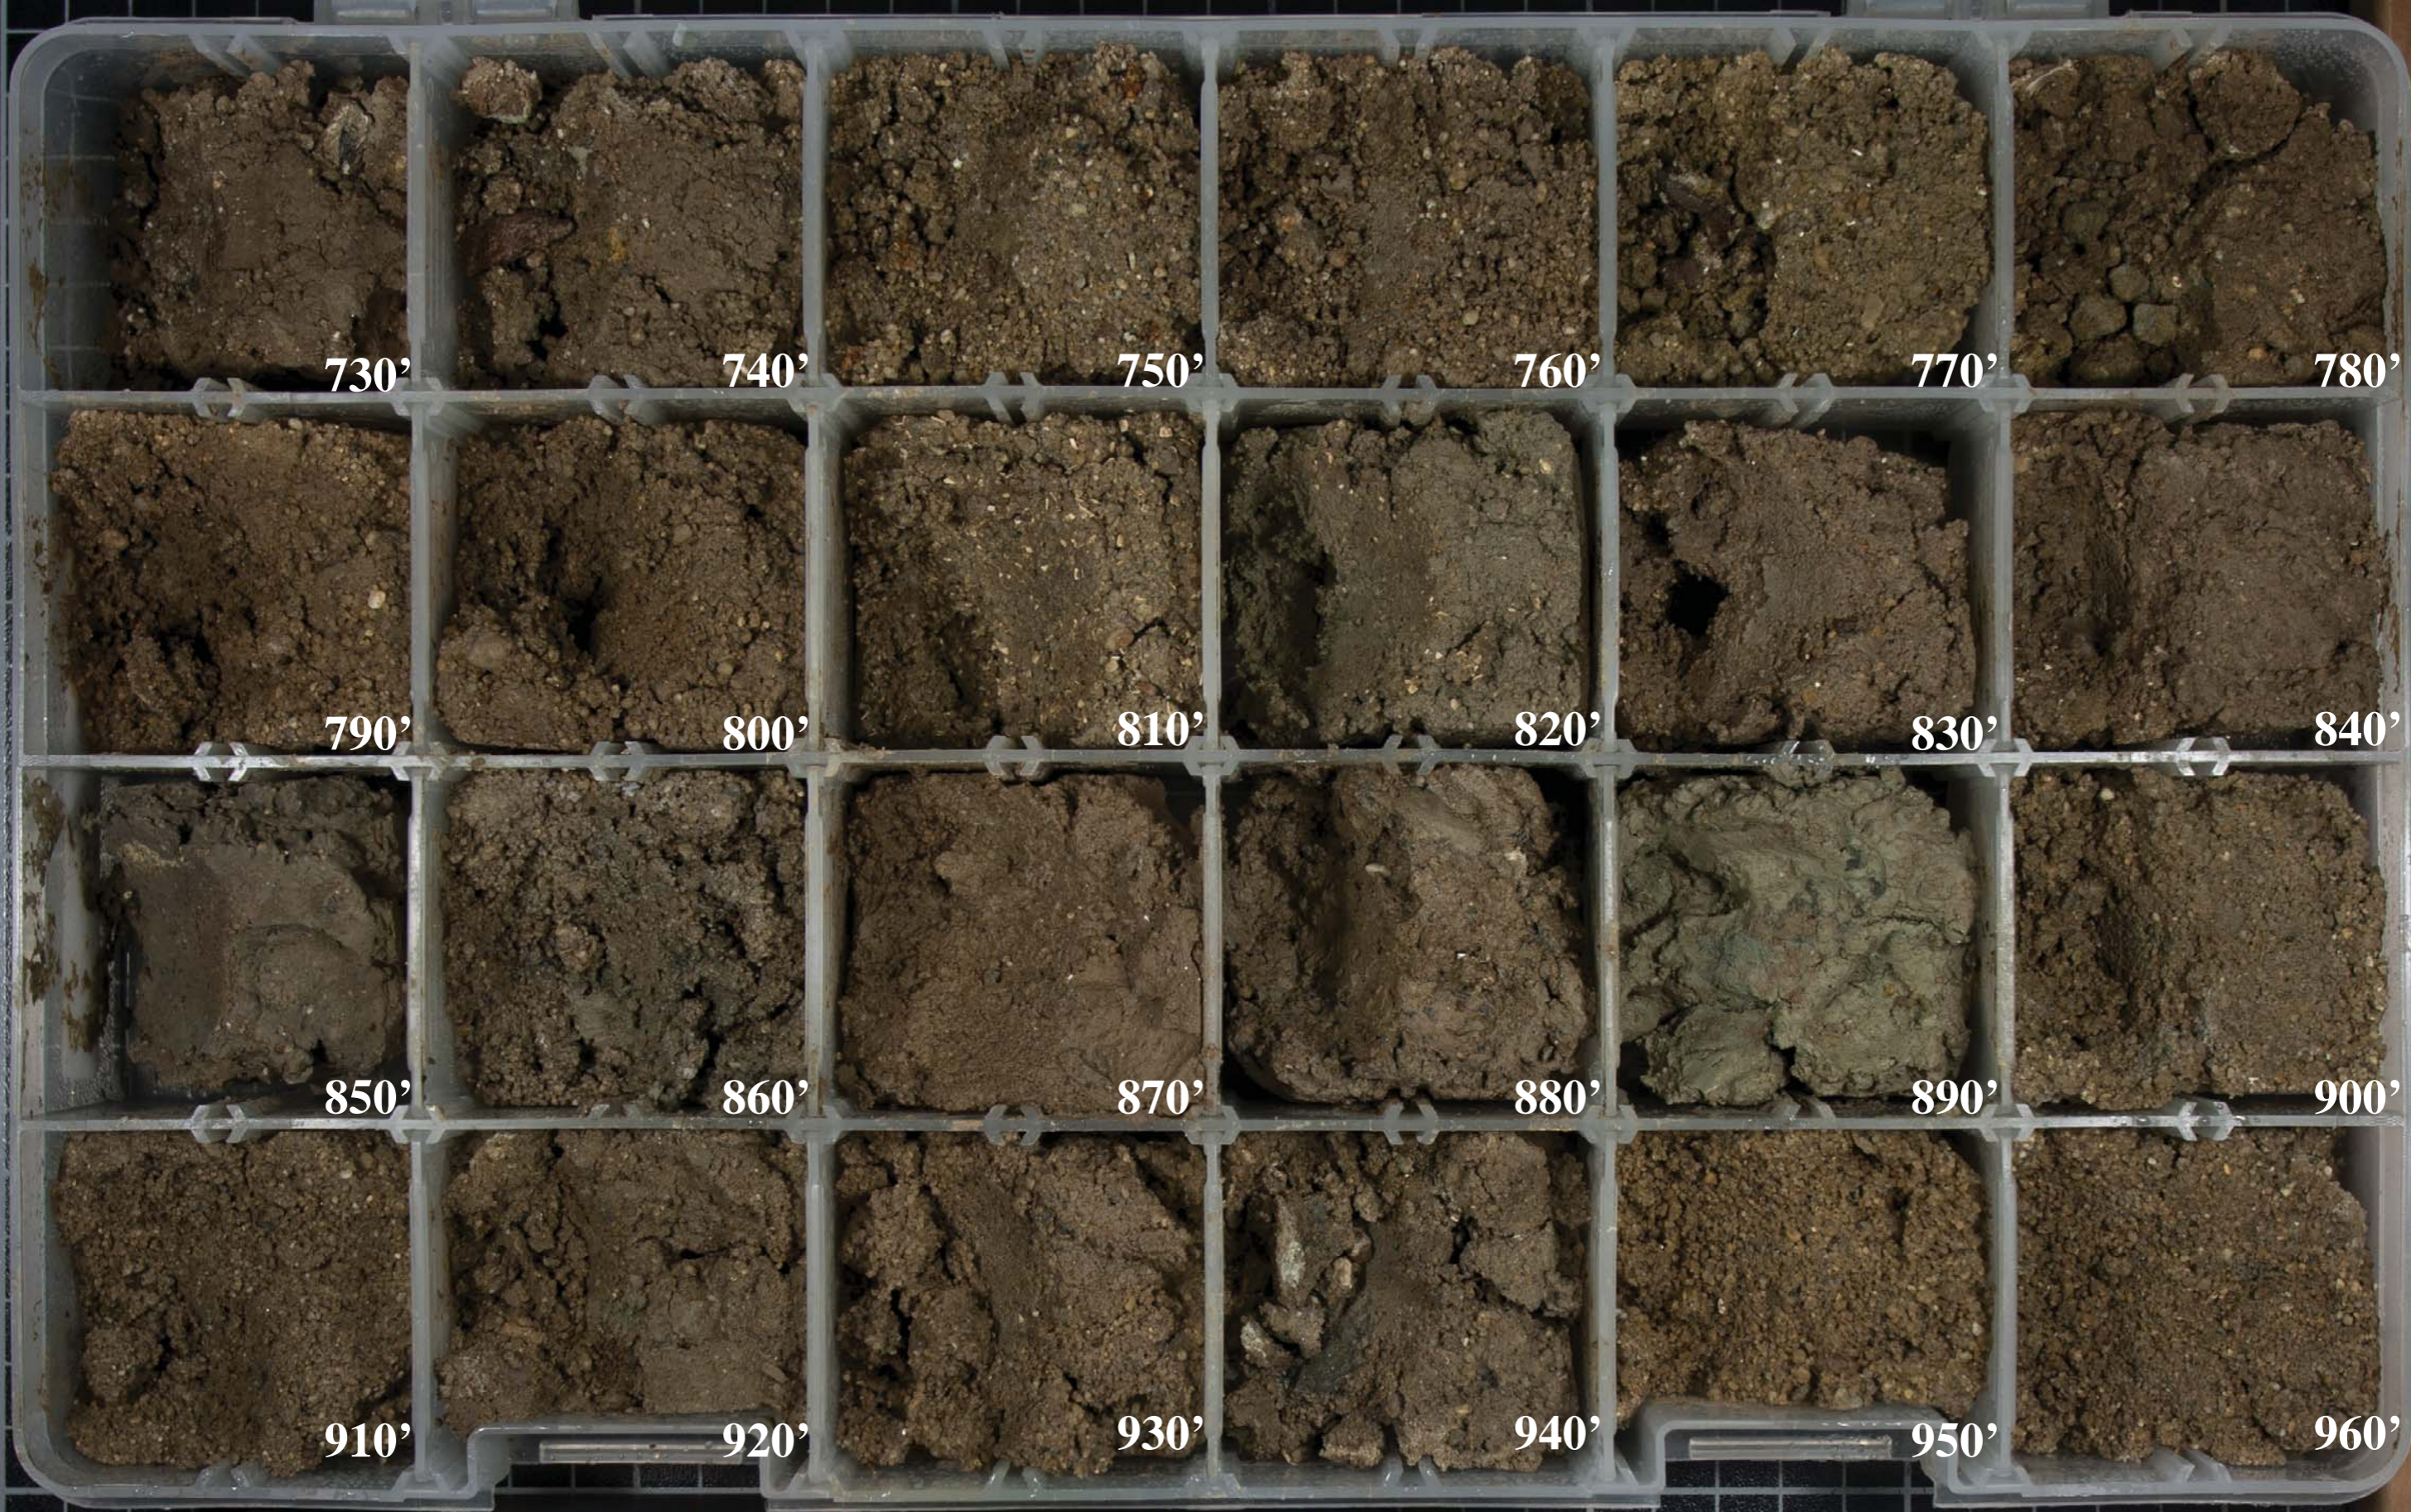

San Diego Naval Base (SDNB) Shaker
017S002W20F001-5S
Box 1 of 7 Depth: 10 ft - 240 ft

San Diego Naval Base (SDNB) Shaker
017S002W20F001-5S
Box 2 of 7 Depth: 250 ft - 480 ft

San Diego Naval Base (SDNB) Shaker
017S002W20F001-5S
Box 3 of 7 Depth: 490 ft - 720 ft

San Diego Naval Base (SDNB) Shaker
017S002W20F001-5S
Box 4 of 7 Depth: 730 ft - 960 ft

970'

980'

990'

1000'

1010'

1020'

1030'

1040'

1050'

1060'

1070'

1080'

1090'

1100'

1110'

1200'

San Diego Naval Base (SDNB) Shaker
017S002W20F001-5S
Box 5 of 7 Depth: 970 ft -1200 ft

1210'

1220'

1230'

1240'

1250'

1260'