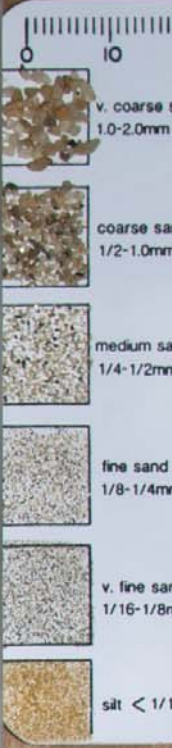

San Diego Naval Base (SDNB) Shaker
017S002W20F001-5S
Box 1 of 7 Depth: 10 ft - 240 ft

San Diego Naval Base (SDNB) Shaker
017S002W20F001-5S
Box 2 of 7 Depth: 250 ft - 480 ft

San Diego Naval Base (SDNB) Shaker
017S002W20F001-5S
Box 3 of 7 Depth: 490 ft - 720 ft

San Diego Naval Base (SDNB) Shaker
017S002W20F001-5S
Box 4 of 7 Depth: 730 ft - 960 ft

970'

980'

990'

1000'

1010'

1020'

1030'

1040'

1050'

1060'

1070'

1080'

1090'

1100'

1110'

1120'

1130'

1140'

1150'

1160'

1170'

1180'

1190'