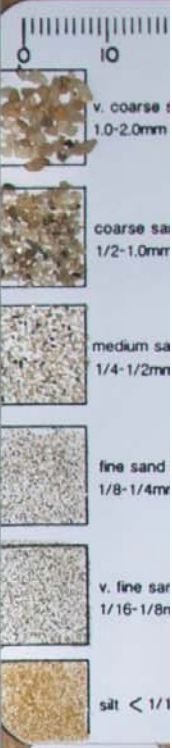

San Diego Naval Base (SDNB) Shaker
017S002W20F001-5S
Box 1 of 7 Depth: 10 ft - 240 ft

San Diego Naval Base (SDNB) Shaker
017S002W20F001-5S
Box 2 of 7 Depth: 250 ft - 480 ft

San Diego Naval Base (SDNB) Shaker
017S002W20F001-5S
Box 3 of 7 Depth: 490 ft - 720 ft

San Diego Naval Base (SDNB) Shaker
017S002W20F001-5S
Box 4 of 7 Depth: 730 ft - 960 ft

970'

980'

990'

1000'

1010'

1020'

1030'

1040'

1050'

1060'

1070'

1080'

1090'

1100'

1110'

1120'

1130'

1140'

1150'

1160'

1170'

1180'

1190'