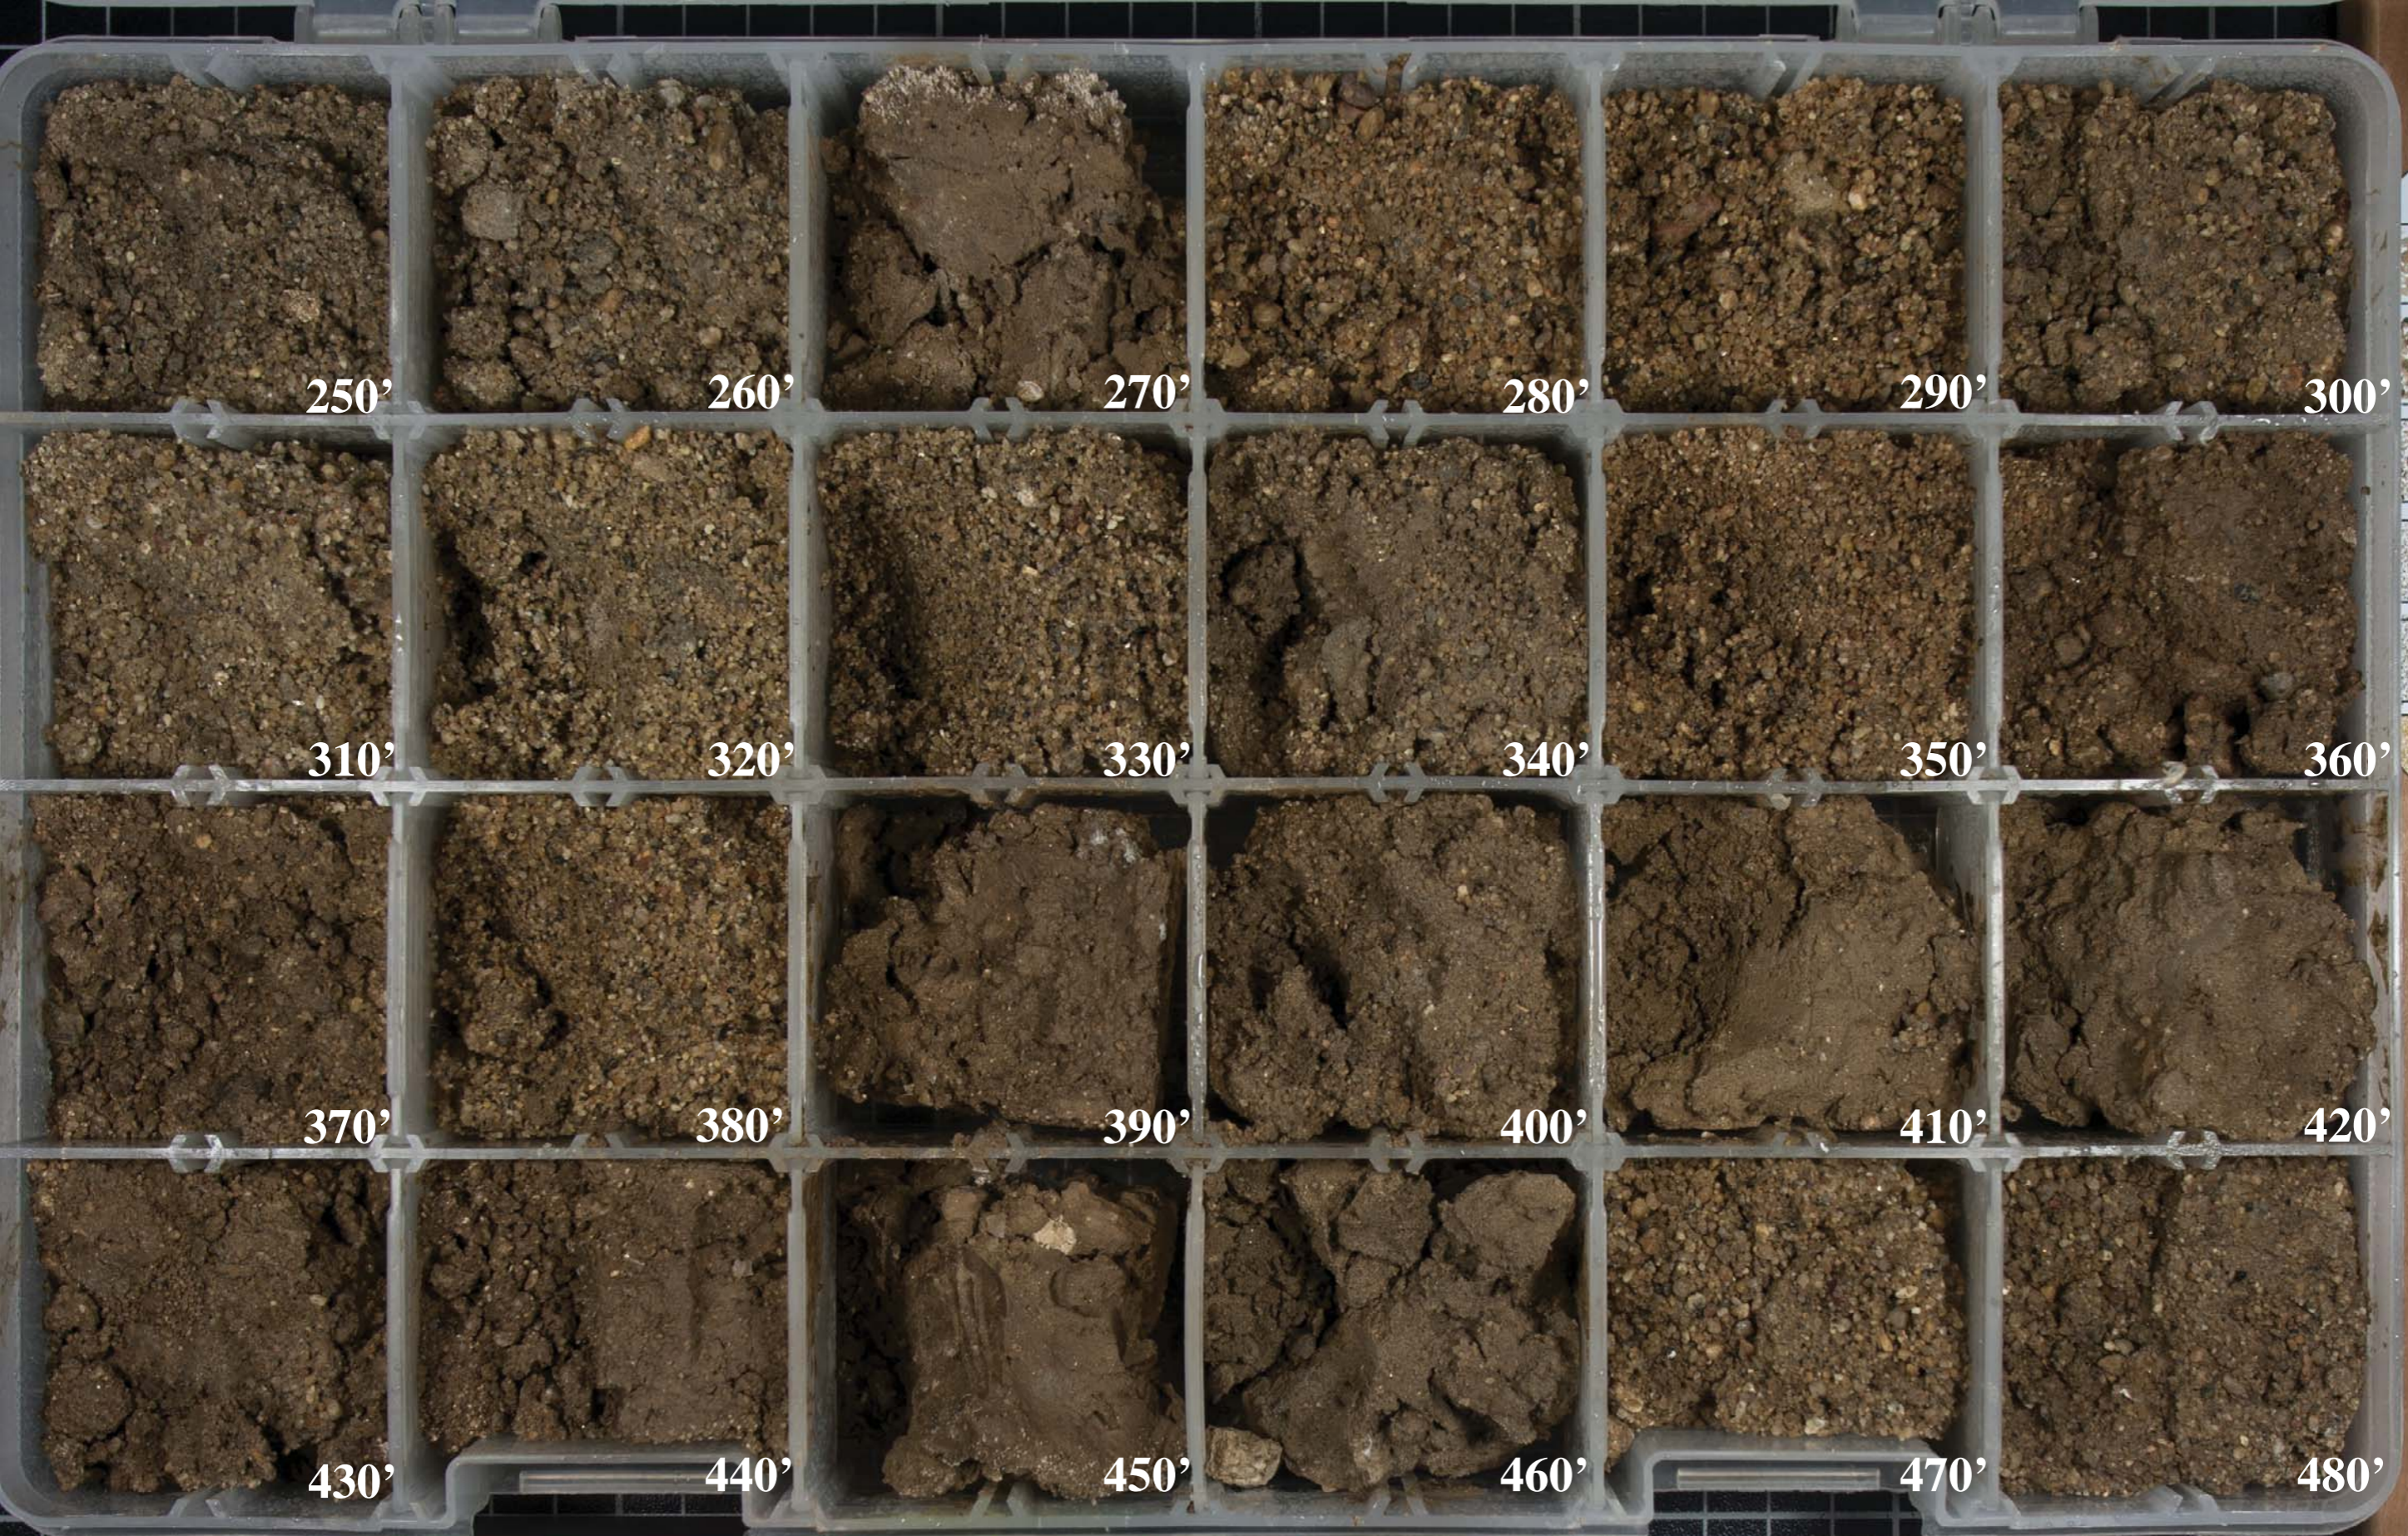

San Diego Naval Base (SDNB) Shaker
017S002W20F001-5S
Box 1 of 7 Depth: 10 ft - 240 ft

San Diego Naval Base (SDNB) Shaker
017S002W20F001-5S
Box 2 of 7 Depth: 250 ft - 480 ft

San Diego Naval Base (SDNB) Shaker
017S002W20F001-5S
Box 3 of 7 Depth: 490 ft - 720 ft

San Diego Naval Base (SDNB) Shaker
017S002W20F001-5S
Box 4 of 7 Depth: 730 ft - 960 ft

970'

980'

990'

1000'

1010'

1020'

1030'

1040'

1050'

1060'

1070'

1080'

1090'

1100'

1110'

1200'

San Diego Naval Base (SDNB) Shaker
017S002W20F001-5S
Box 5 of 7 Depth: 970 ft -1200 ft

1210'

1220'

1230'

1240'

1250'

1260'